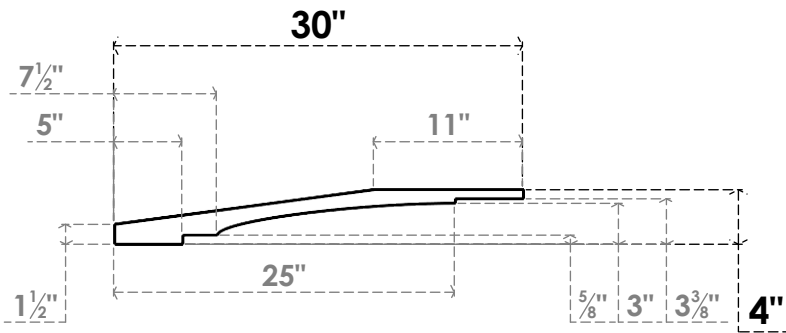

ITEM NUMBER: BRCPC055X30000X04000MRC

5 1/2"W X 30"D X 4"H MERCED ARCHITECTURAL GRADE PVC CLOSED KNEE BRACE

SIDE PROFILE

FRONT PROFILE

ISOMETRIC

EKENA MILLWORK
 2300 WEST MAIN ST.
 CLARKSVILLE, TX 75426
 TOLL FREE: 866-607-0453
 WWW.EKENAMILLWORK.COM