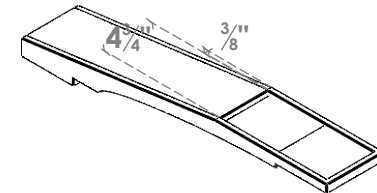

ITEM NUMBER: BRCPC055X30000X04000MRC

5 1/2"W X 30"D X 4"H MERCED ARCHITECTURAL GRADE PVC CLOSED KNEE BRACE

SIDE PROFILE

FRONT PROFILE

ISOMETRIC

EKENA MILLWORK
 2300 WEST MAIN ST.
 CLARKSVILLE, TX 75426
 TOLL FREE: 866-607-0453
 WWW.EKENAMILLWORK.COM