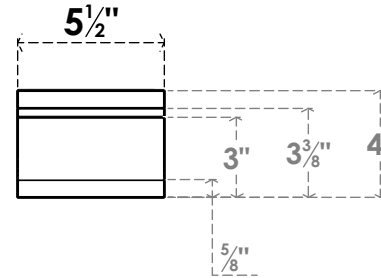

ITEM NUMBER: BRCPC055X30000X04000MRC

5 1/2"W X 30"D X 4"H MERCED ARCHITECTURAL GRADE PVC CLOSED KNEE BRACE

SIDE PROFILE

FRONT PROFILE

ISOMETRIC

EKENA MILLWORK
 2300 WEST MAIN ST.
 CLARKSVILLE, TX 75426
 TOLL FREE: 866-607-0453
 WWW.EKENAMILLWORK.COM